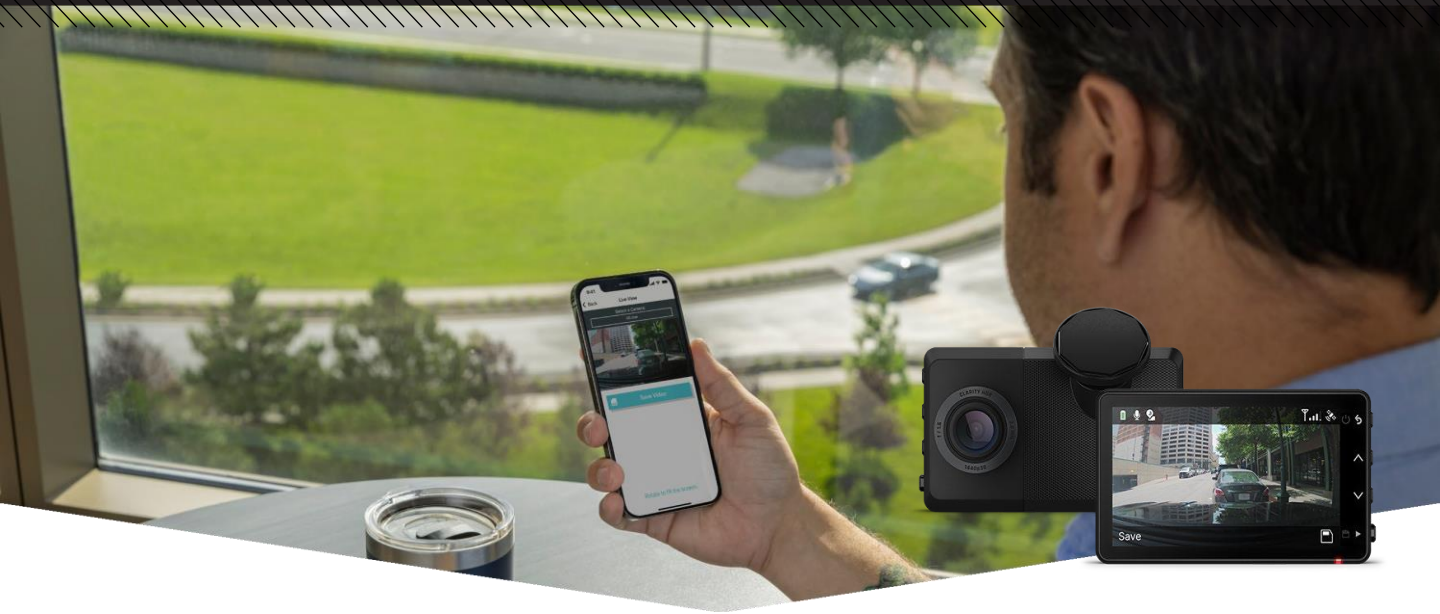

.....

GARMIN DASH CAM™ LIVE

ALWAYS-CONNECTED LTE DASH CAMERA

OVERVIEW | FEATURES | SCREENSHOTS | COMPARISON |
GARMIN DRIVE™ APP | CONFIGURATIONS | PACKAGING | ACCESSORIES

NEW PRODUCT ANNOUNCEMENT

MARKETING MEMO

Jan. 4, 2023

.....

GARMIN DASH CAM™ LIVE

Always-Connected LTE Dash Camera

NEW PRODUCT
ANNOUNCEMENT

PRODUCT OVERVIEW:

The always-connected¹ LTE dash cam² lets you access a live view and share saved video anytime from the Garmin Drive™ smartphone app. Enjoy greater peace of mind with location tracking, theft alerts and incident notifications³ about your parked vehicle. Saved video automatically uploads to the secure online Vault for you to view and share later. Record important details day and night, thanks to high-definition 1440p resolution with Garmin Clarity™ HDR optics and a wide 140-degree lens. Voice control⁴ lets you use spoken commands to save video, start/stop audio recording, take still pictures and more.