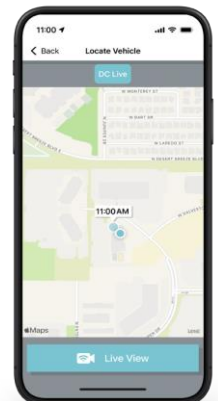

LTE coverage is available in Austria, Belgium, Bosnia and Herzegovina, Croatia, Czech Republic, Denmark, Finland, France, Germany, Greece, Hungary, Iceland, Ireland, Italy, Netherlands, Norway, Poland, Portugal, Serbia, Slovakia, Slovenia, South Africa, Spain, Sweden, Switzerland, United Kingdom.

Refer to <https://support.garmin.com> for full details.

GARMIN DRIVE™ APP:

With an active [LTE Vault subscription](#), you can access a live view from your dash cam anytime using the [Garmin Drive app](#).

LIVE VIEW

VIDEO SHARING

LOCATION TRACKING

GARMIN DASH CAM™ LIVE

Always-Connected LTE Dash Camera

**NEW PRODUCT
ANNOUNCEMENT**

PRODUCT CONFIGURATIONS:

SCHEDULE B: 8525894000
HTS: 8525.89.4000