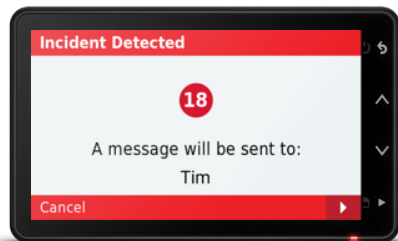

SCREENSHOTS:

AUTOMATIC INCIDENT DETECTION

EMERGENCY CONTACT

RED LIGHT CAMERA WARNING⁴

GARMIN DASH CAM™ LIVE

Always-Connected LTE Dash Camera

**NEW PRODUCT
ANNOUNCEMENT**

PRODUCT COMPARISON: