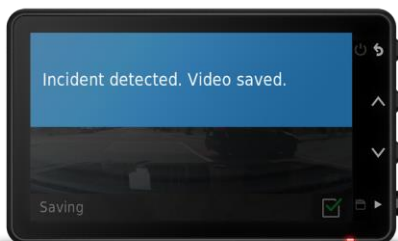

SCREENSHOTS:

AUTOMATIC INCIDENT DETECTION